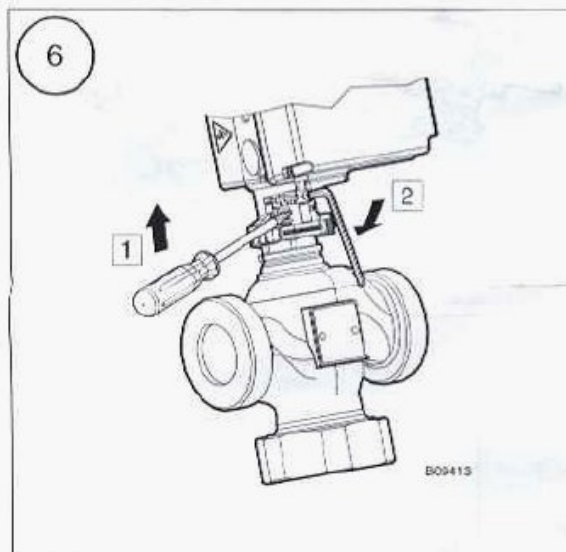

Pohon

Montážny predpis

Inštalčný návod pre elektrikára

Pre použitie v bežnom prostredí

Ukazovateľ LED

AVM 124

zelená

| | |
|--|--|
| drive stopped (due to manual adjustment) |  |
| drive moves in setpoint direction |  |
| too much force detected |  |

AVM 124...S

zelená

| | |
|---|--|
| auto-reset (initialisation) |  |
| at a standstill (setpoint=actual position, manual adjustment) |  |
| drive moves in setpoint direction |  |
| too much force detected |  |