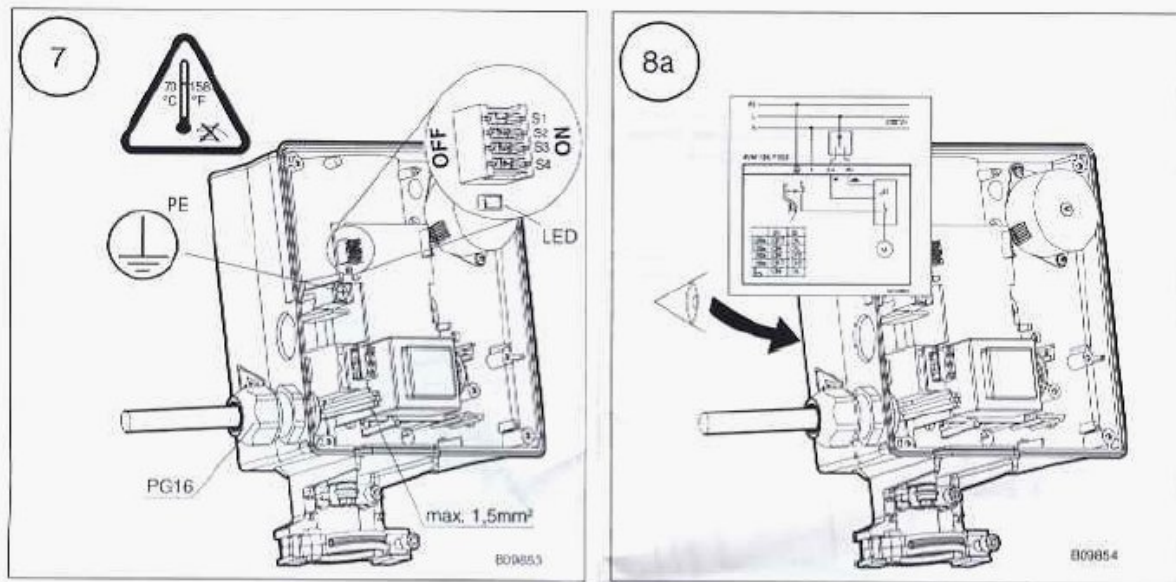

Pohon

Montážny predpis

Inštalčný návod pre elektrikára

Pre použitie v bežnom prostredí

Ukazovateľ LED

AVM 124

zelená

| | |
|--|--|
| drive stopped (due to manual adjustment) |  |
| drive moves in setpoint direction |  |
| too much force detected |  |

AVM 124...S

zelená

| | |
|---|--|
| auto-reset (initialisation) |  |
| at a standstill (setpoint=actual position, manual adjustment) |  |
| drive moves in setpoint direction |  |
| too much force detected |  |