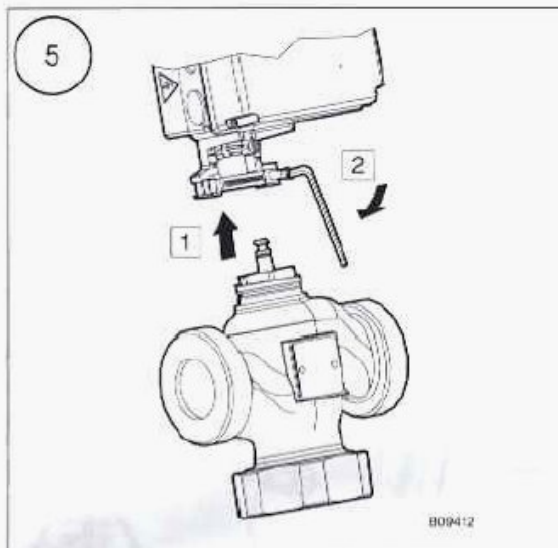

Pohon

Montážny predpis

Inštalčný návod pre elektrikára

Pre použitie v bežnom prostredí

Ukazovateľ LED

AVM 124

zelená

| | |
|--|--|
| drive stopped (due to manual adjustment) |  |
| drive moves in setpoint direction |  |
| too much force detected |  |

AVM 124...S

zelená

| | |
|---|--|
| auto-reset (initialisation) |  |
| at a standstill (setpoint=actual position, manual adjustment) |  |
| drive moves in setpoint direction |  |
| too much force detected |  |