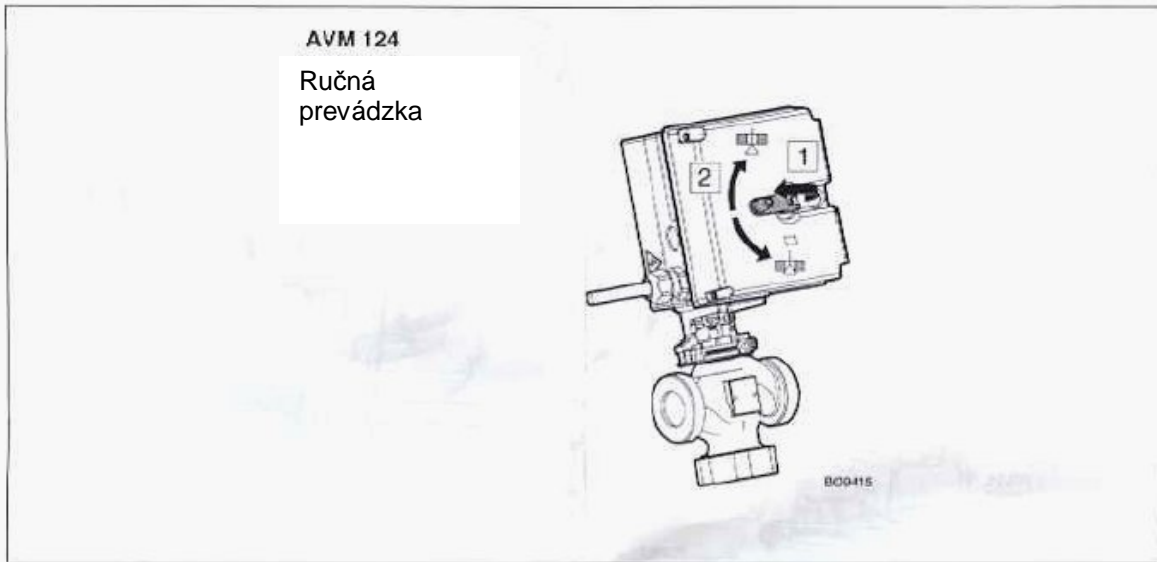

Pohon

Montážny predpis

Inštalčný návod pre elektrikára

Pre použitie v bežnom prostredí

Ukazovateľ LED

AVM 124

zelená

| | |
|--|--|
| drive stopped (due to manual adjustment) |  |
| drive moves in setpoint direction |  |
| too much force detected |  |

AVM 124...S

zelená

| | |
|---|--|
| auto-reset (initialisation) |  |
| at a standstill (setpoint=actual position, manual adjustment) |  |
| drive moves in setpoint direction |  |
| too much force detected |  |