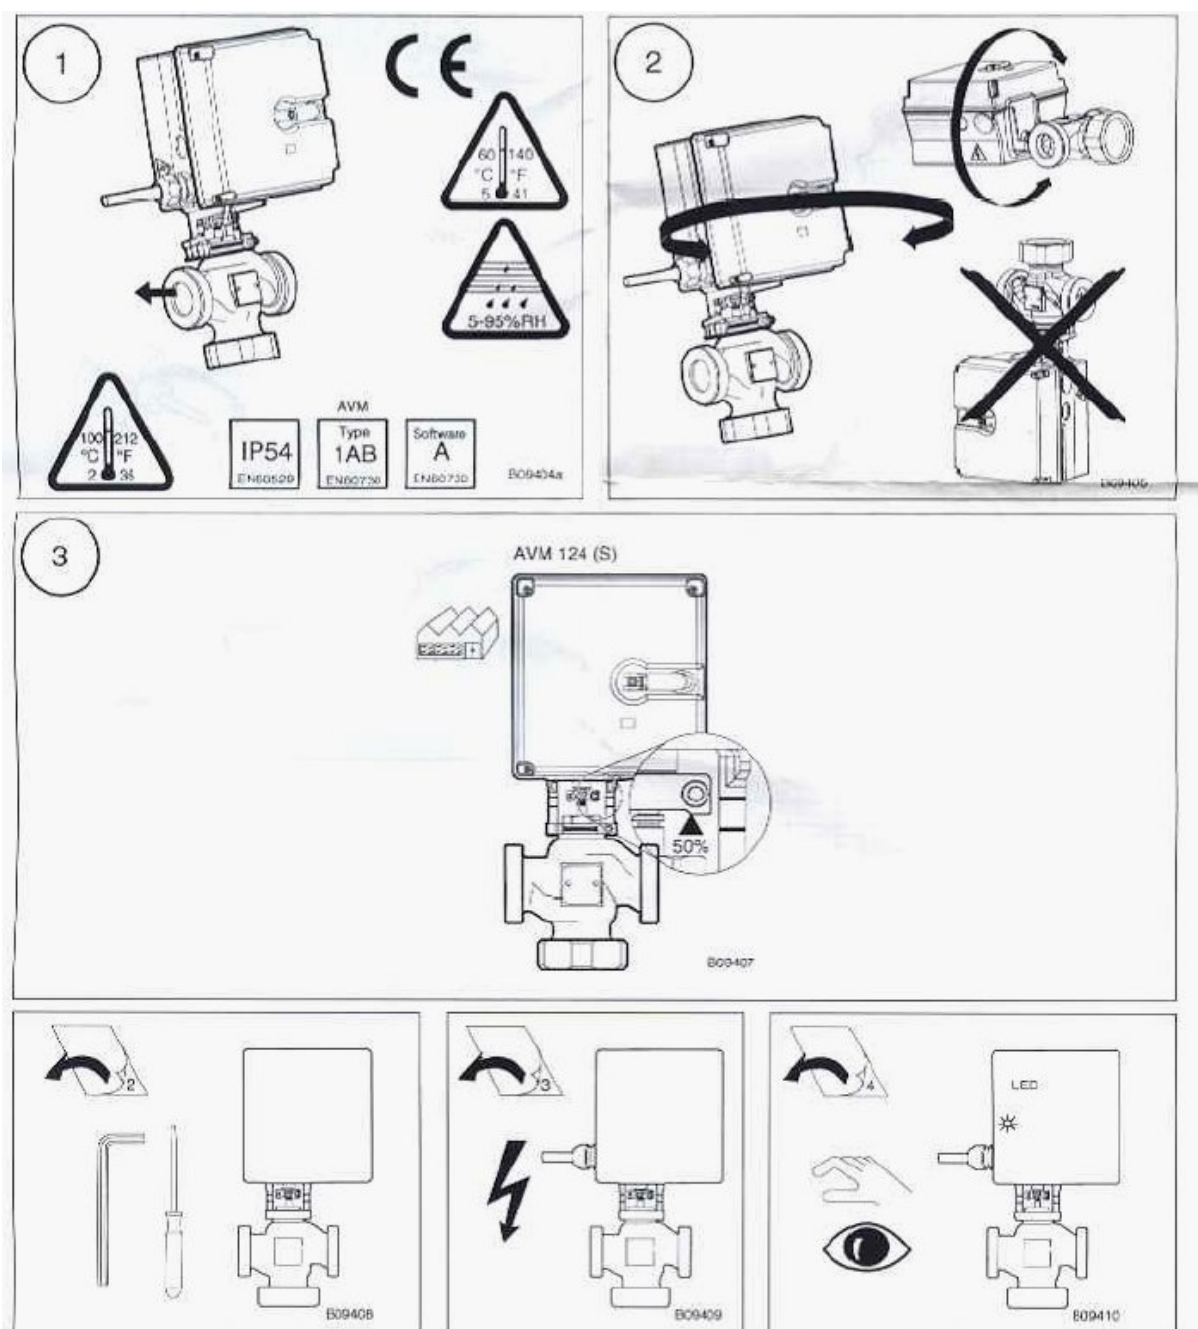

Pohon

Montážny predpis

Inštalčný návod pre elektrikára

Pre použitie v bežnom prostredí

Ukazovateľ LED

AVM 124

zelená

| | |
|--|--|
| drive stopped (due to manual adjustment) |  |
| drive moves in setpoint direction |  |
| too much force detected |  |

AVM 124...S

zelená

| | |
|---|--|
| auto-reset (initialisation) |  |
| at a standstill (setpoint=actual position, manual adjustment) |  |
| drive moves in setpoint direction |  |
| too much force detected |  |