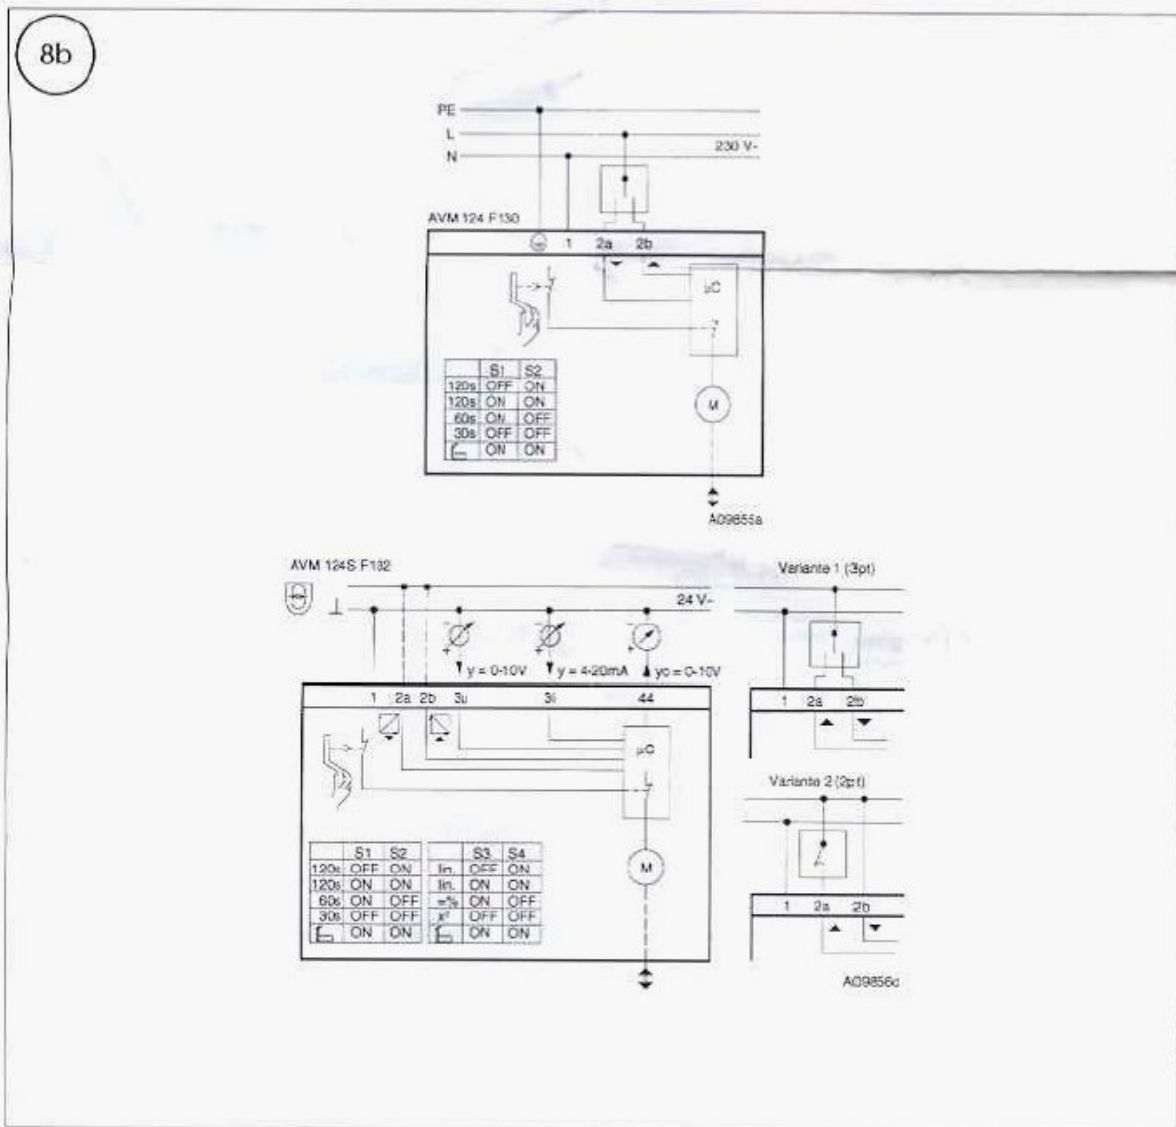

Pohon

Montážny predpis

Inštalčný návod pre elektrikára

Pre použitie v bežnom prostredí

Ukazovateľ LED

AVM 124

zelená

| | |
|--|--|
| drive stopped (due to manual adjustment) |  |
| drive moves in setpoint direction |  |
| too much force detected |  |

AVM 124...S

zelená

| | |
|---|--|
| auto-reset (initialisation) |  |
| at a standstill (setpoint=actual position, manual adjustment) |  |
| drive moves in setpoint direction |  |
| too much force detected |  |