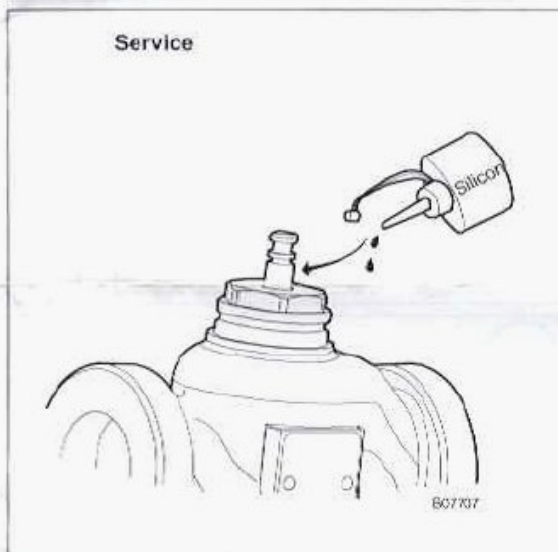

Pohon

Montážny predpis

Inštalčný návod pre elektrikára

Pre použitie v bežnom prostredí

Ukazovateľ LED

AVM 124

zelená

| | |
|--|--|
| drive stopped (due to manual adjustment) |  |
| drive moves in setpoint direction |  |
| too much force detected |  |

AVM 124...S

zelená

| | |
|---|--|
| auto-reset (initialisation) |  |
| at a standstill (setpoint=actual position, manual adjustment) |  |
| drive moves in setpoint direction |  |
| too much force detected |  |